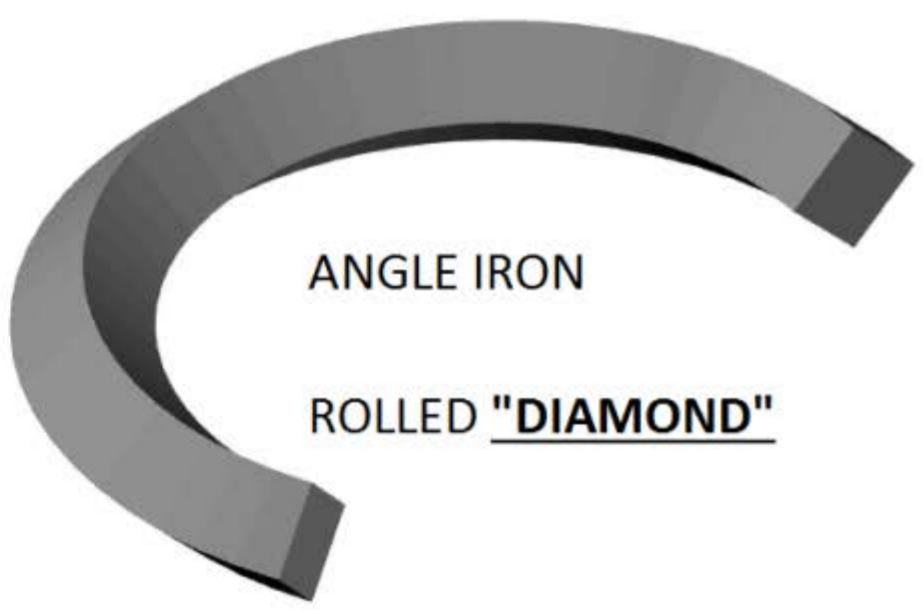

SQUARE BAR / TUBE

ROLLED "SQUARE"

ANGLE IRON

ROLLED "DIAMOND"